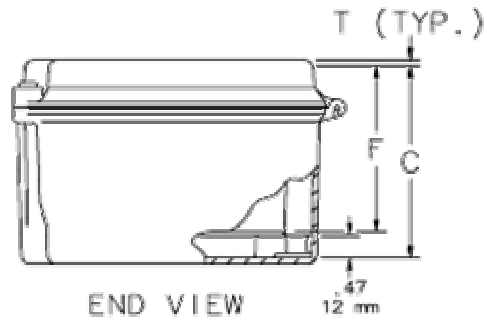

Hinged Window Cover Type 4X

NOTE: 1. Panel screws have #10-32 threads.  
2. Mounting brackets are .16 (4mm) thick.

C2567-C