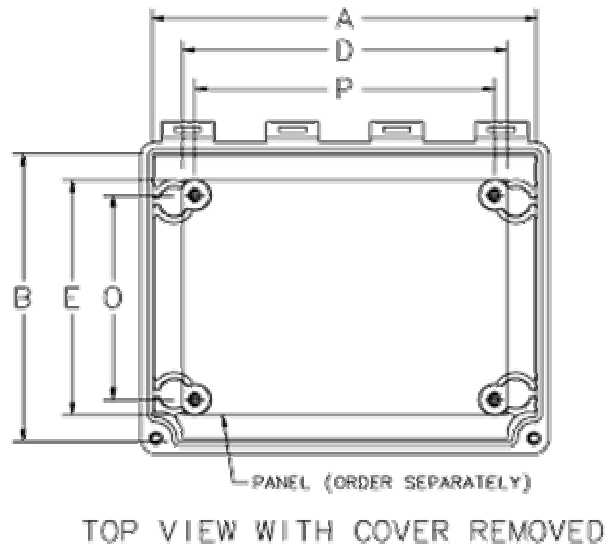

Hinged Window Cover Type 4X

NOTE: 1. Panel screws have #10-32 threads.  
2. Mounting brackets are .16 (4mm) thick.

C2567-C