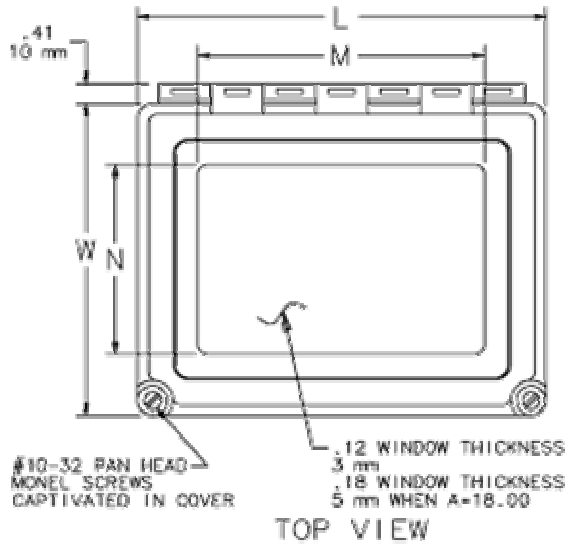

Hinged Window Cover Type 4X

NOTE: 1. Panel screws have #10-32 threads.  
2. Mounting brackets are .16 (4mm) thick.

C2567-C