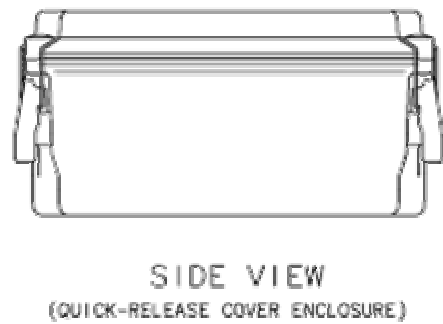

Hinged Window Cover Type 4X

NOTE: 1. Panel screws have #10-32 threads.  
2. Mounting brackets are .16 (4mm) thick.

C2567-C