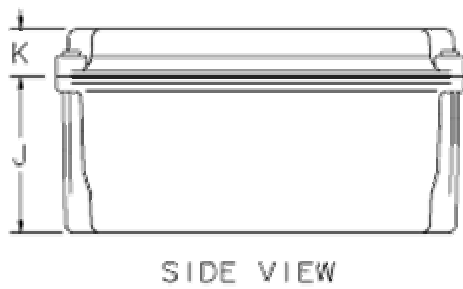

Hinged Window Cover Type 4X

NOTE: 1. Panel screws have #10-32 threads.  
2. Mounting brackets are .16 (4mm) thick.

C2567-C