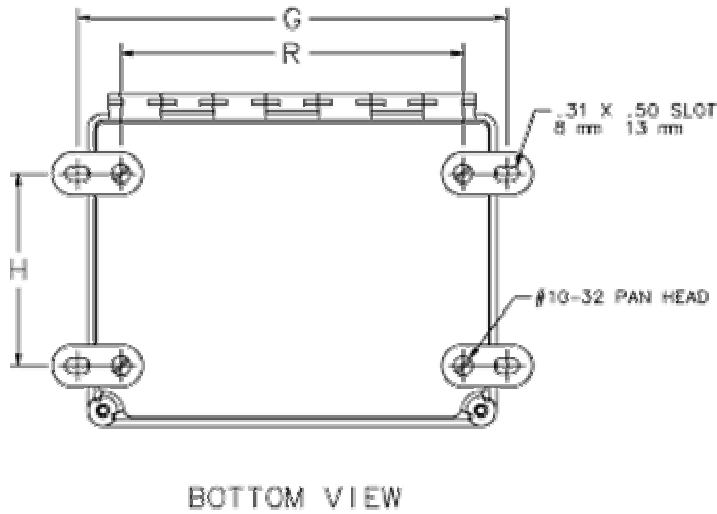

Hinged Window Cover Type 4X

NOTE: 1. Panel screws have #10-32 threads.  
2. Mounting brackets are .16 (4mm) thick.

C2567-C